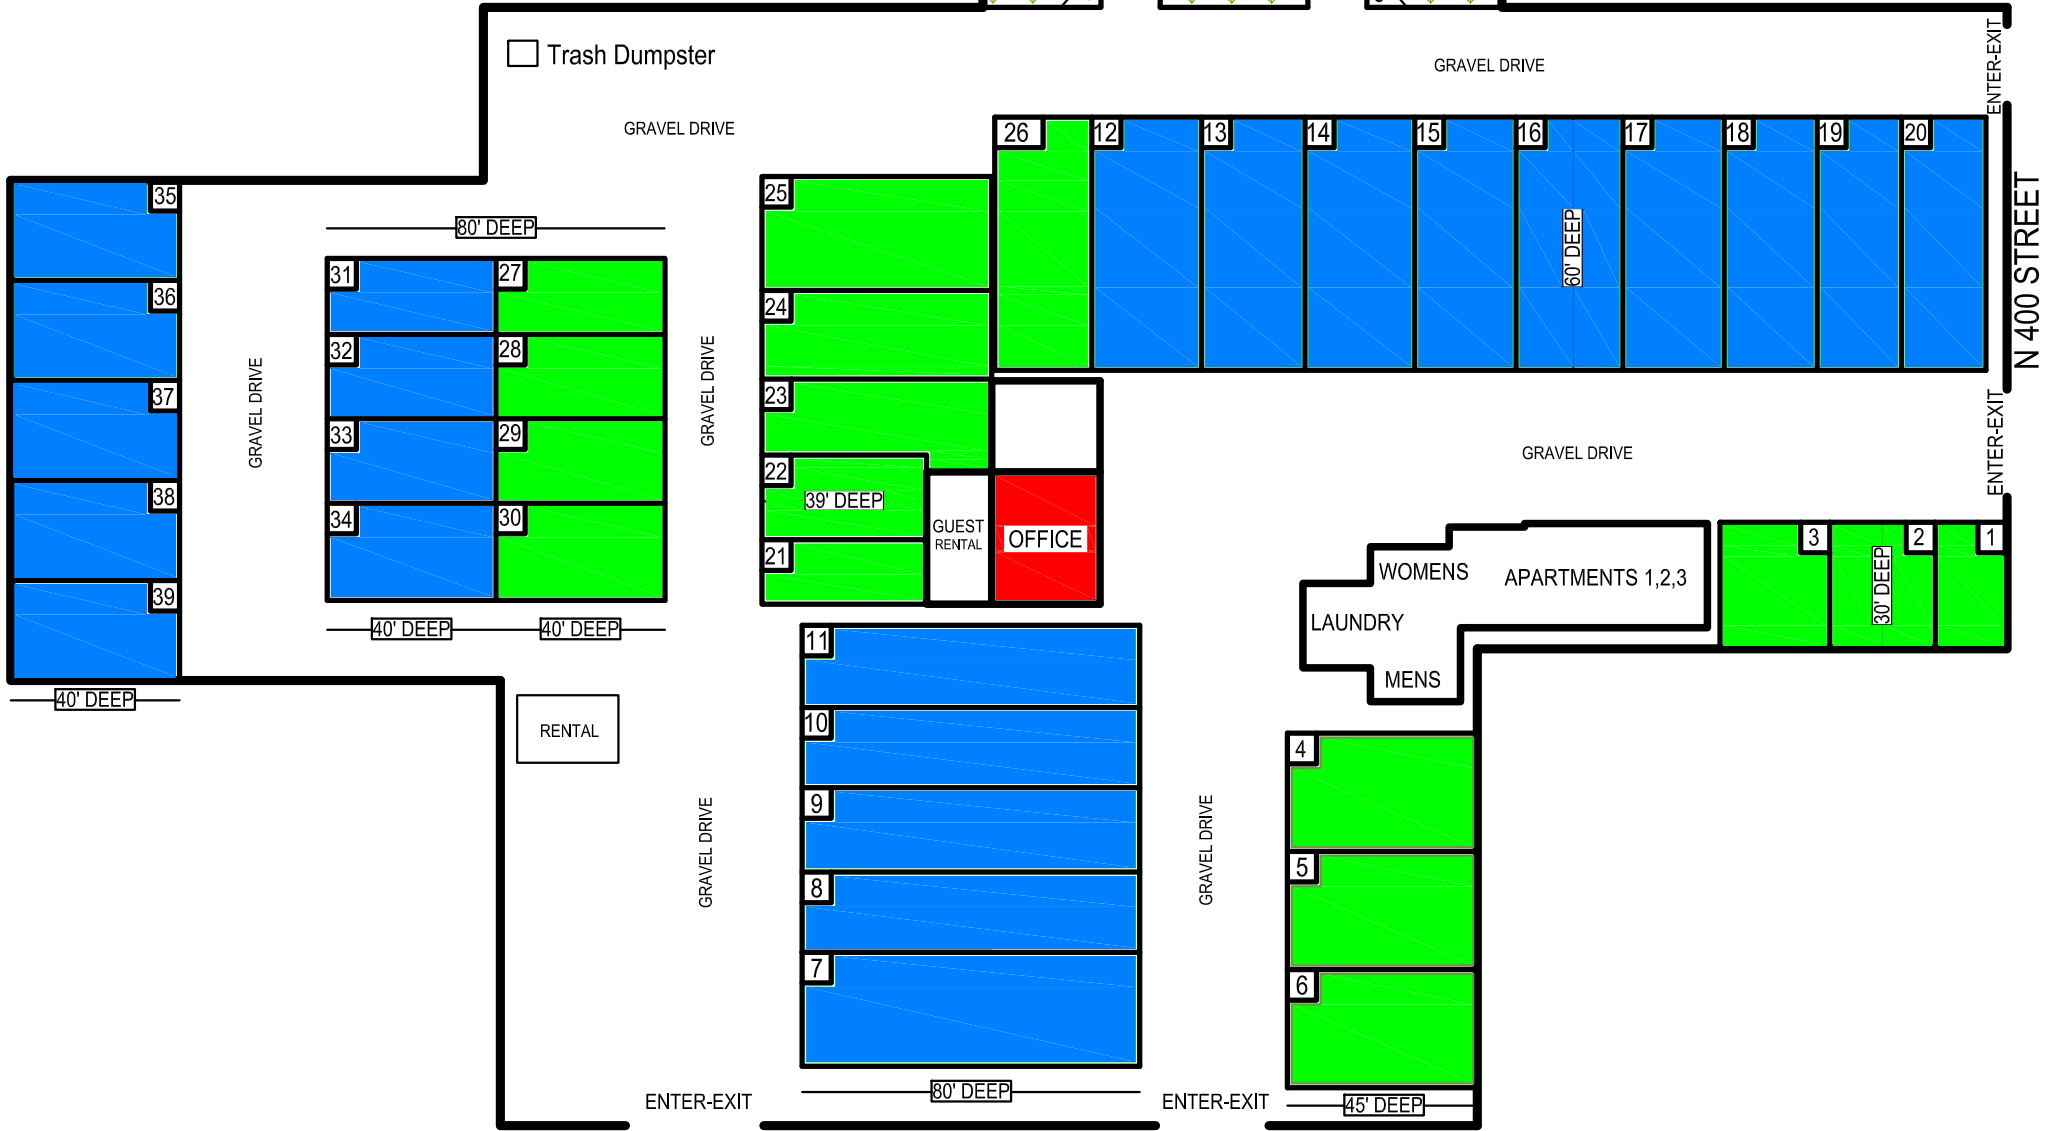

- 50 Amp Sites 
- 30 Amp Sites 
- Club House 
- Tent Sites 
- Office 

MAIN STREET - HWY 89